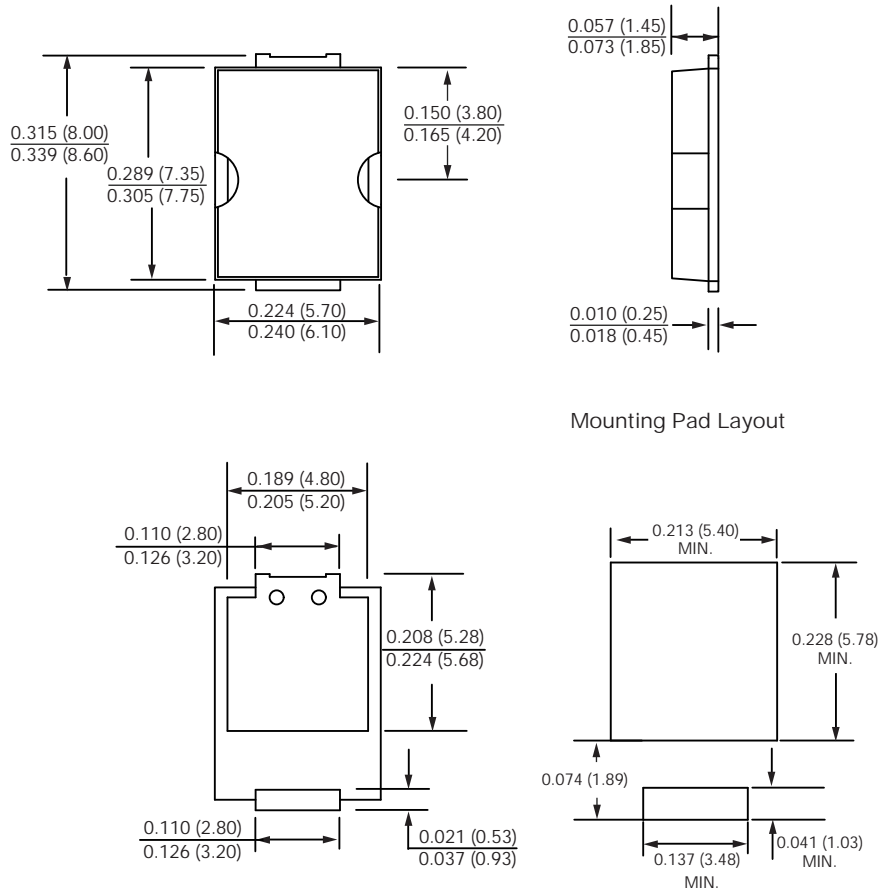

WV

Features

Applications

Maximum ratings and electrical characteristics (TJ = 25C unless otherwise noted)

The forward voltage and forward current curve

PACKAGE OUTLINE DIMENSIONS

Dimensions in inches and (millimeters)